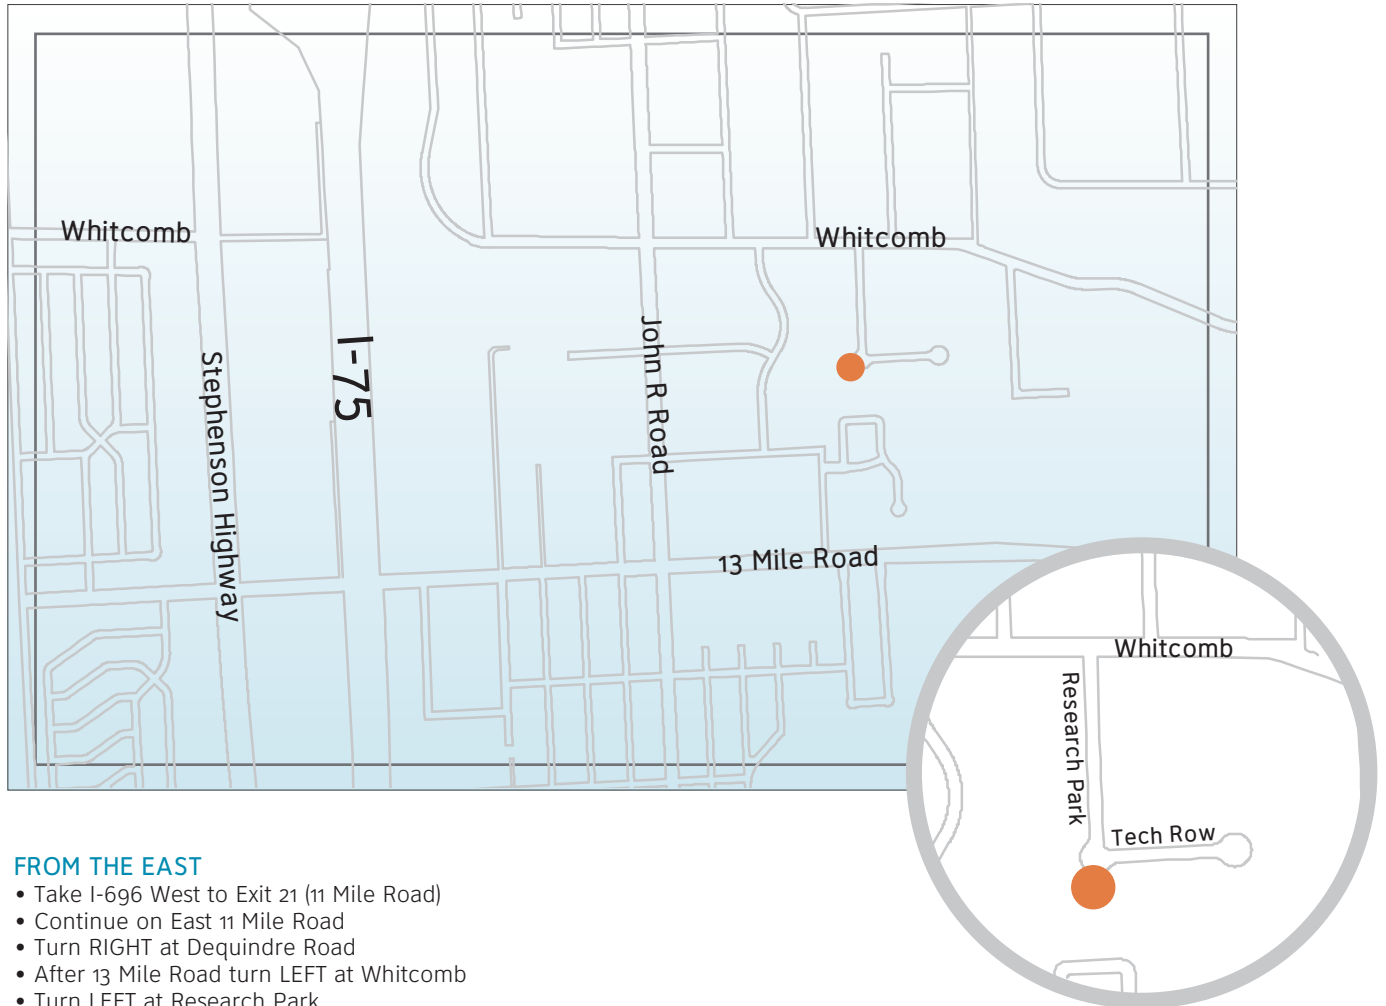

### FROM THE EAST

- Take I-696 West to Exit 21 (11 Mile Road)
- Continue on East 11 Mile Road
- Turn RIGHT at Dequindre Road
- After 13 Mile Road turn LEFT at Whitcomb
- Turn LEFT at Research Park
- Evigna is straight ahead when you reach Tech Row

### FROM THE WEST

- Take I-696 East to Exit 18 (I-75 North) toward Flint
- Continue with directions for [FROM THE SOUTH](#)

### FROM THE SOUTH

- Take I-75 North to Exit 63 (12 Mile Road)
- Turn RIGHT onto 12 Mile Road
- Turn LEFT at John R Road
- After 13 Mile turn RIGHT at Whitcomb
- Turn RIGHT at Research Park
- Evigna is straight ahead when you reach Tech Row

### FROM THE NORTH

- Take I-75 South to Exit 65A (14 Mile Road EAST)
- Turn RIGHT at John R Road
- Turn LEFT at Whitcomb
- Turn RIGHT at Research Park
- Evigna is straight ahead when you reach Tech Row